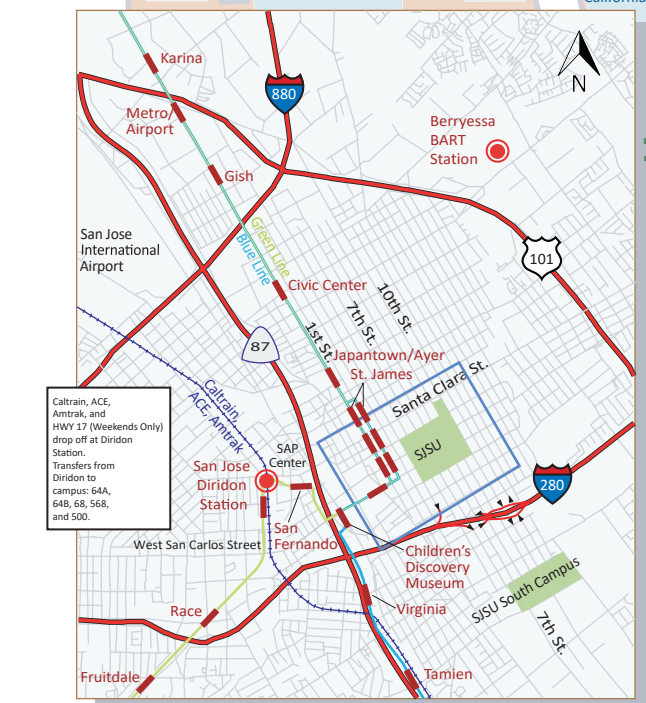

Transit Stops for San Jose State University & Vicinity

Student Union, East Wing, RM 1800
 transportation@sjsu.edu
 ts.sjsu.edu - 408.924.RIDE(7433)

Legend

- AS Bike Enclosures
- Bay Wheels Station
- Bicycle Lane
- E-Scooter Drop-Off
- Bus Stop
- ZIPCAR Station
- Public Parking
- Gas Station
- VTA Light Rail Line
- Light Rail Station
- Disabled Zone
- Surface Disabled Parking Zone
- AS Department

- Student Services Center
- 7th Street Plaza
- 9th Street Plaza
- Spartan Memorial
- San Carlos Plaza
- MacQuarrie Quad

Santa Clara Valley Transportation Authority (VTA) Routes Serving SJSU

* Light Rail	Blue Line - Baypointe - Santa Teresa
* Route 22	Palo Alto Transit Center - Eastridge Transit Center
* Route 23	De Anza College - Alum Rock Station
* Route 64A	McKee & White - Ohlone-Chynoweth Station
* Route 64B	McKee & White - Almaden Expressway & Camden
* Route 66	North Milpitas - Kaiser San Jose
* Route 68	San Jose Diridon Station - Gilroy Transit Center
* Route 72	Downtown San Jose - Senter & Monterey
* Route 73	Downtown San Jose - Senter & Monterey
* Rapid 500	San Jose Diridon Station - Berryessa BART
* Rapid 522	Eastridge Transit Center - Palo Alto Transit Center
* Rapid 523	San Jose State University - Lockheed Martin
* Rapid 568	San Jose Diridon Station - Gilroy Transit Center

Other Transit Routes
 * Hwy 17 Express (H17) Santa Cruz - SJSU

UNLIMITED RIDES ON VTA LOCAL & RAPID BUSES, AND LIGHT RAIL ROUTES WITH THE SMARTPASS CLIPPER.

1. Visit ts.sjsu.edu and complete the online request form.
2. Pick up your SmartPass Clipper from the AS General Services front counter (Student Union, Room 1800). Tower Card required for pick up.
3. Register your Smartpass Clipper card at clippercard.com.