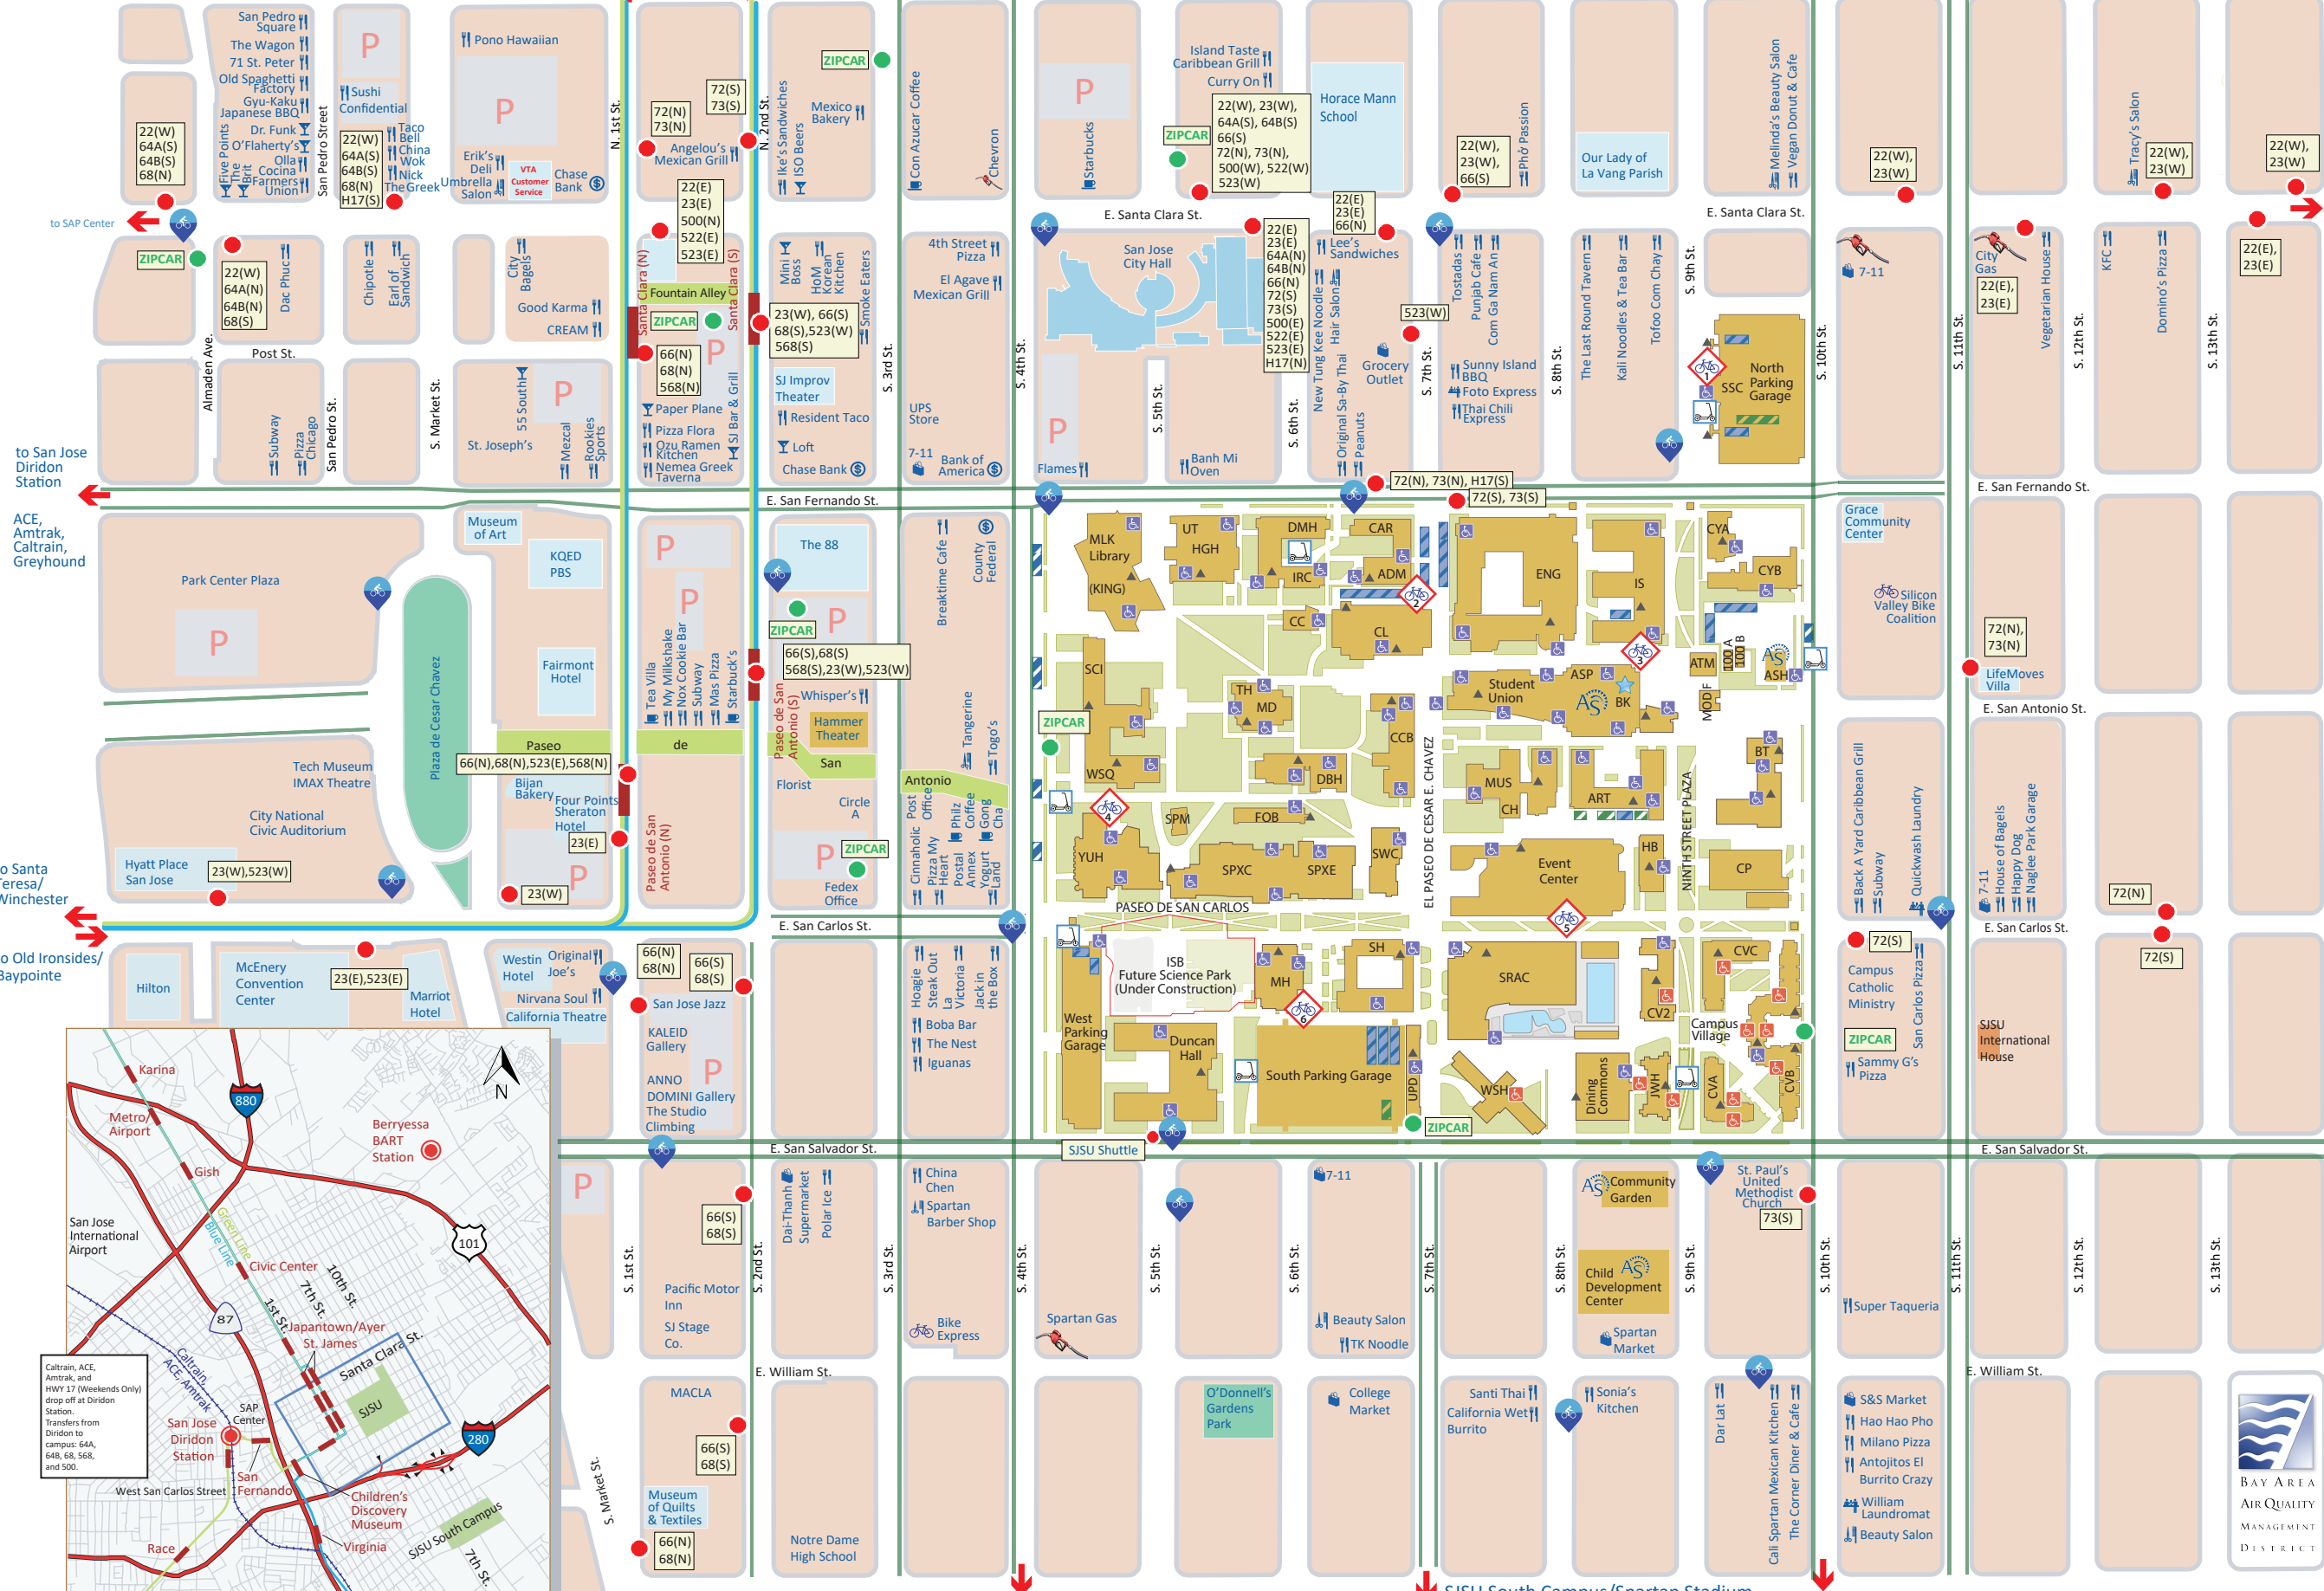

Transit Stops for San Jose State University & Vicinity

Student Union, East Wing, RM 1800
 transportation@sjsu.edu
 ts.sjsu.edu - 408.924.RIDE(7433)

Legend

- AS Bike Enclosures
- Bay Wheels Station
- Bicycle Lane
- E-Scooter Drop-Off
- Bus Stop
- ZIPCAR Station
- Public Parking
- Gas Station
- VTA Light Rail Line
- Light Rail Station
- Disabled Zone
- Surface Disabled Parking Zone
- AS Department

- Student Services Center
- 7th Street Plaza
- 9th Street Plaza
- Spartan Memorial
- San Carlos Plaza
- MacQuarrie Quad

Santa Clara Valley Transportation Authority (VTA) Routes Serving SJSU

* Light Rail	Blue Line - Baypointe - Santa Teresa
* Route 22	Palo Alto Transit Center - Eastridge Transit Center
* Route 23	De Anza College - Alum Rock Station
* Route 64A	McKee & White - Ohlone-Chynoweth Station
* Route 64B	McKee & White - Almaden Expressway & Camden
* Route 66	North Milpitas - Kaiser San Jose
* Route 68	San Jose Diridon Station - Gilroy Transit Center
* Route 72	Downtown San Jose - Senter & Monterey
* Route 73	Downtown San Jose - Senter & Monterey
* Rapid 500	San Jose Diridon Station - Berryessa BART
* Rapid 522	Eastridge Transit Center - Palo Alto Transit Center
* Rapid 523	San Jose State University - Lockheed Martin
* Rapid 568	San Jose Diridon Station - Gilroy Transit Center

Other Transit Routes
 * Hwy 17 Express (H17) Santa Cruz - SJSU

UNLIMITED RIDES ON VTA LOCAL & RAPID BUSES, AND LIGHT RAIL ROUTES WITH THE SMARTPASS CLIPPER.

1. Visit ts.sjsu.edu and complete the online request form.
2. Pick up your SmartPass Clipper from the AS General Services front counter (Student Union, Room 1800). Tower Card required for pick up.
3. Register your Smartpass Clipper card at clippercard.com.