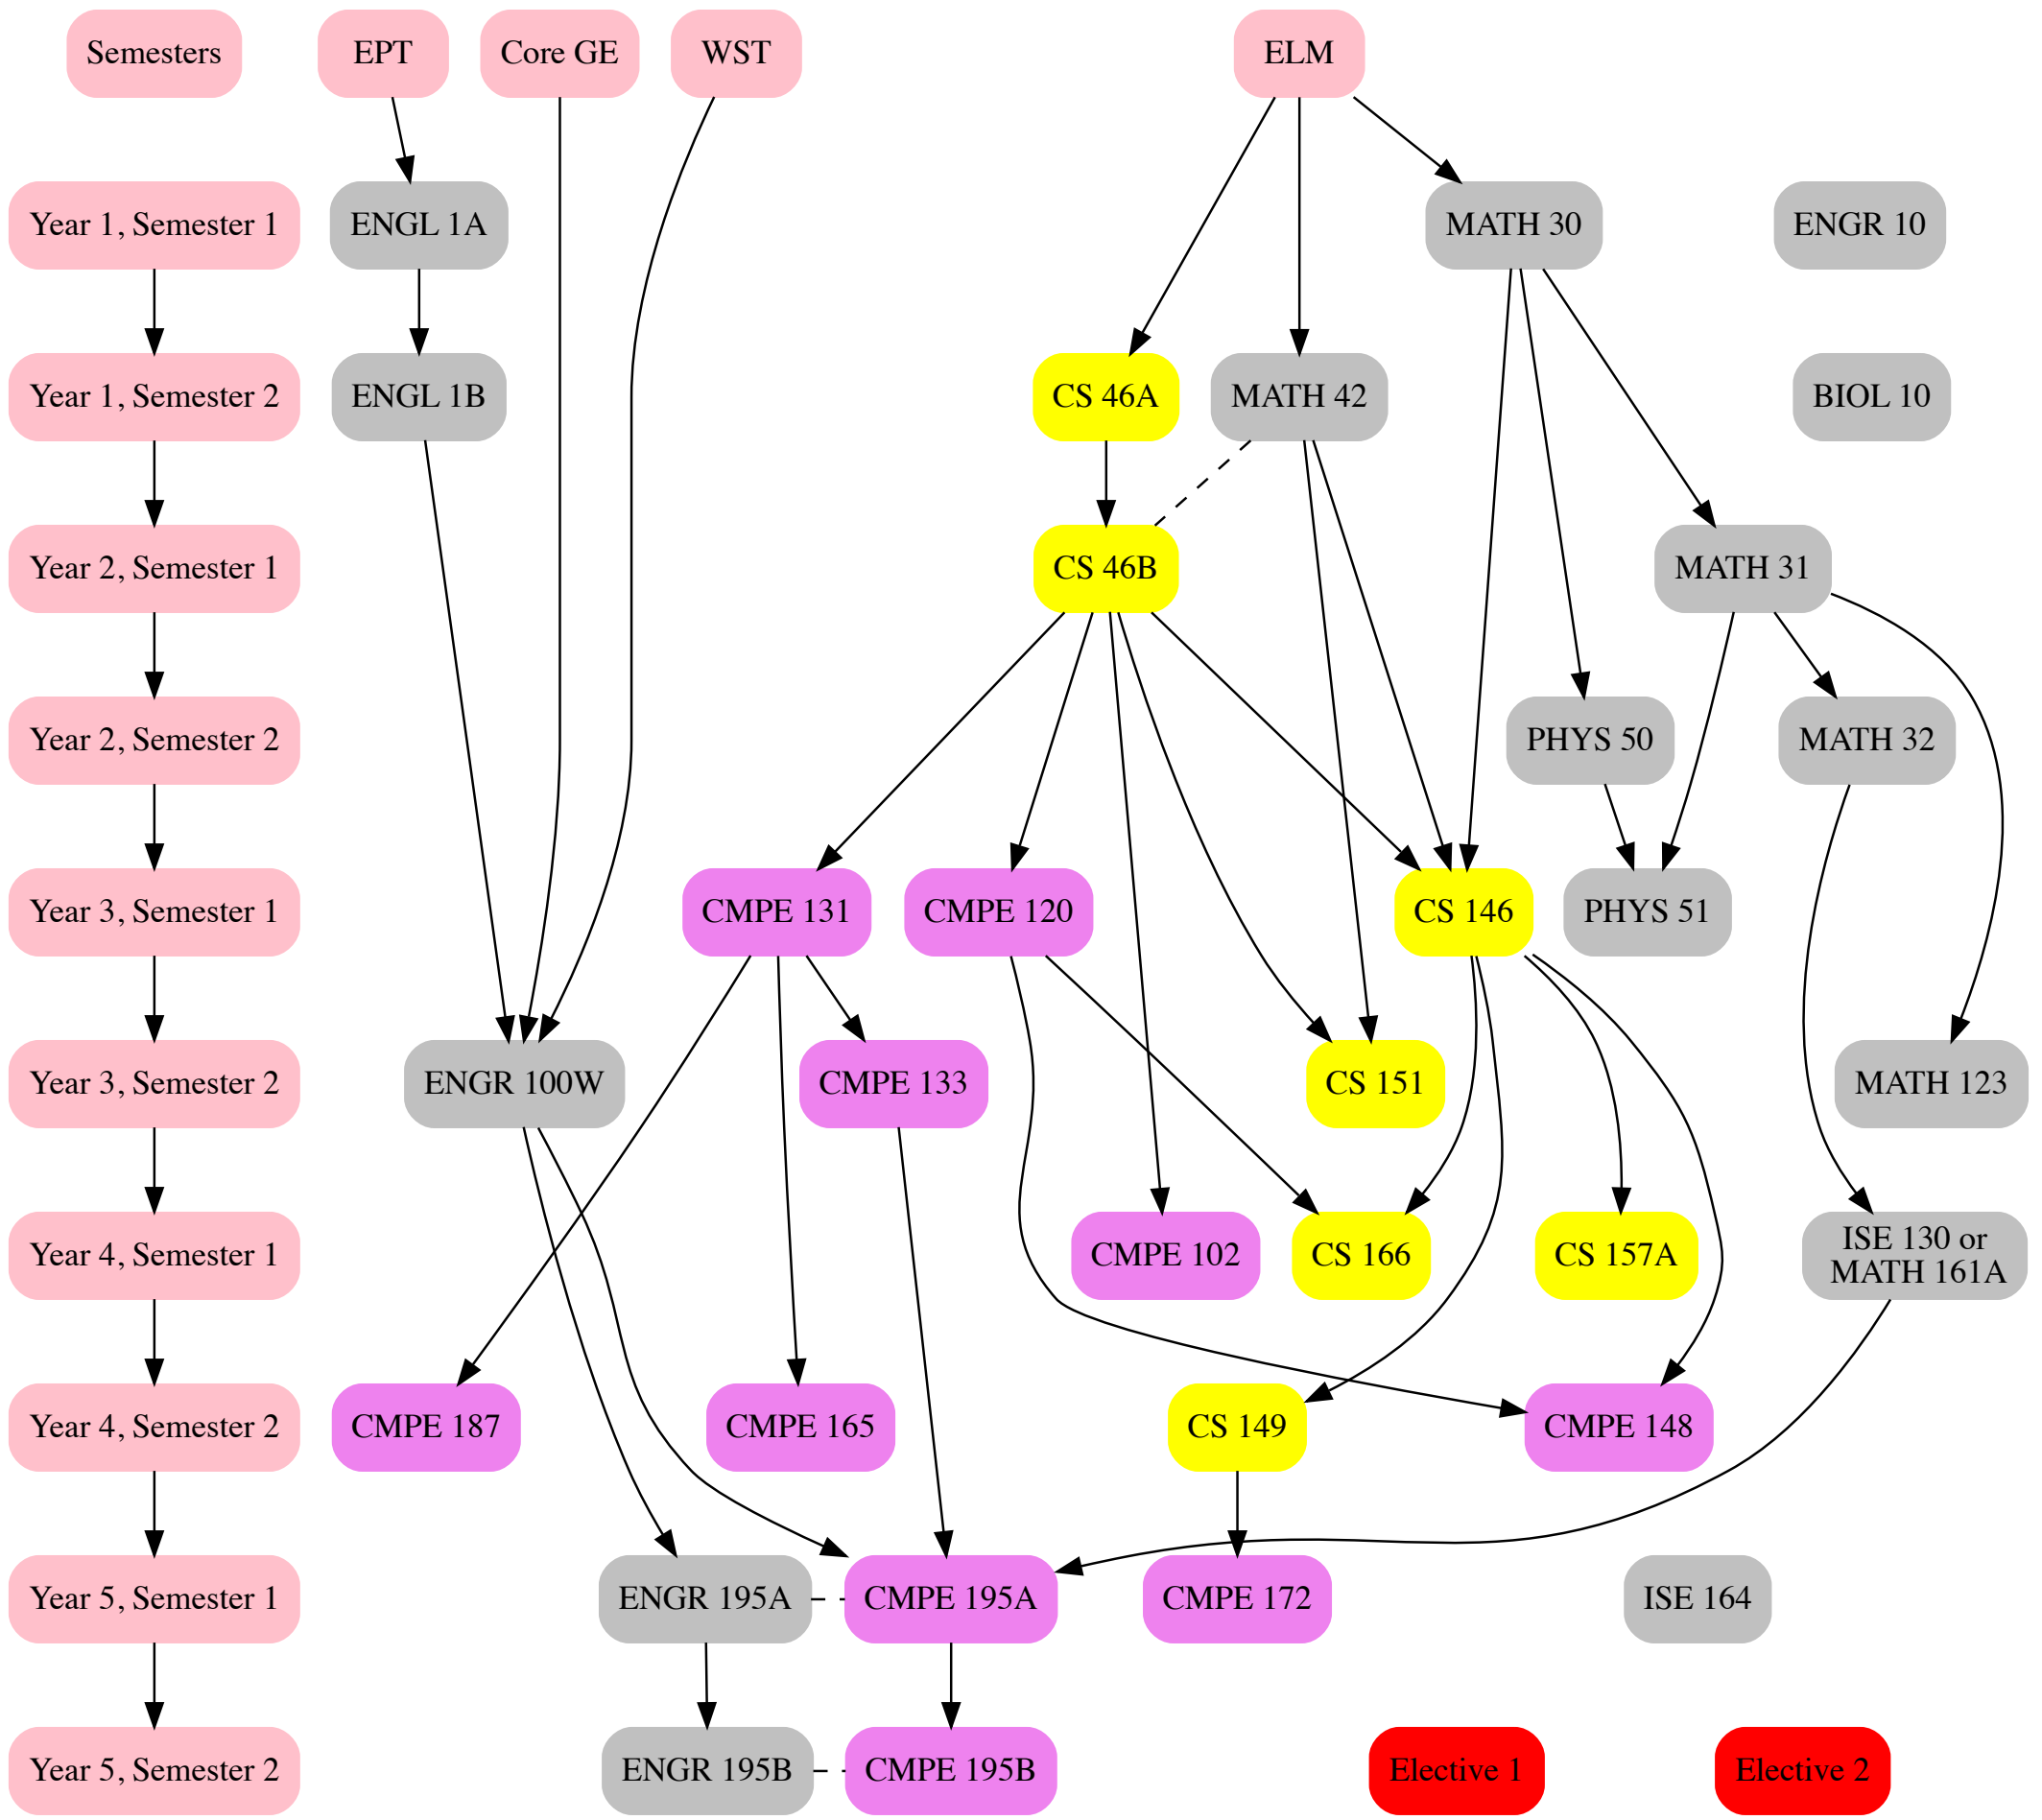

# BS in Software Engineering Prerequisite Chart, Fall 2019 Catalog

Note: solid arrows indicate prerequisite and dashed lines indicate corequisite relationships