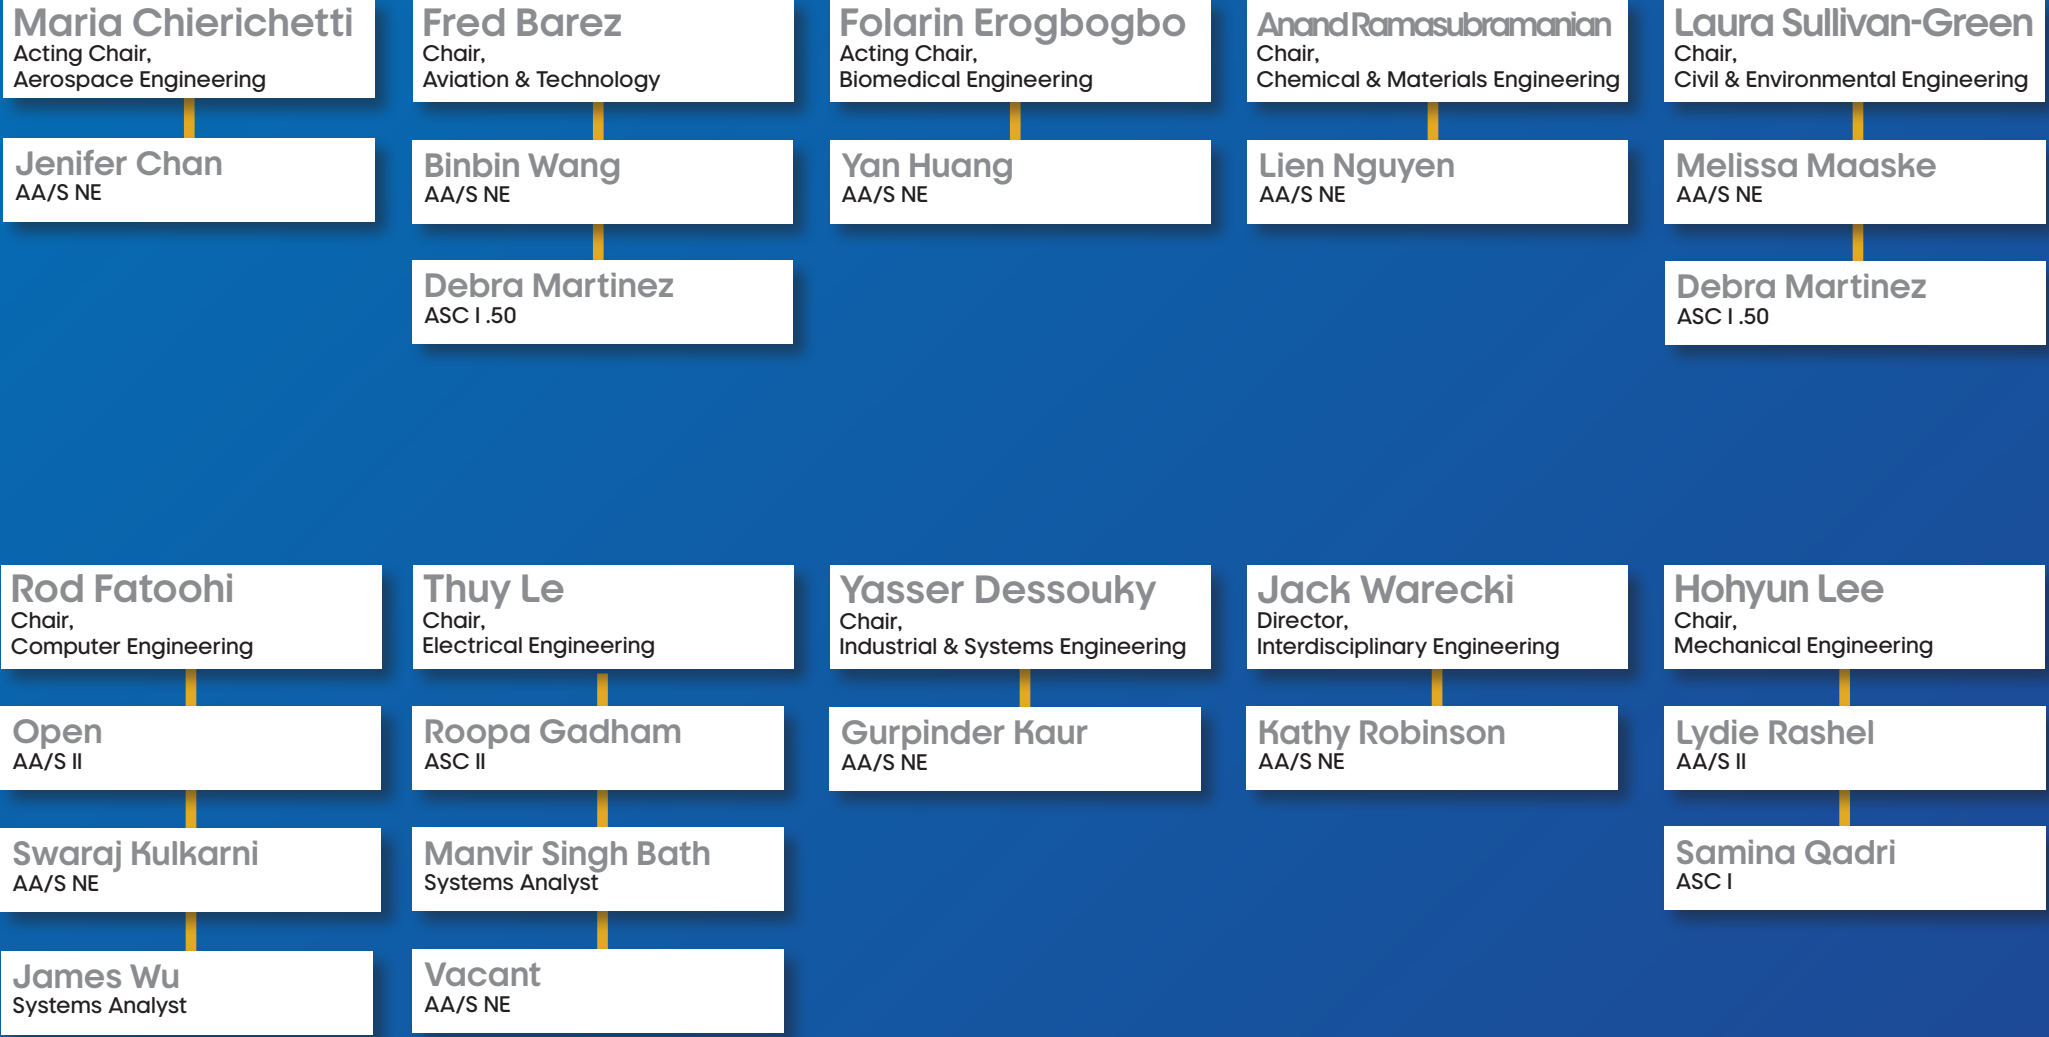

Charles W. Davidson College of Engineering Academic Department Organization Chart

Fall 2024