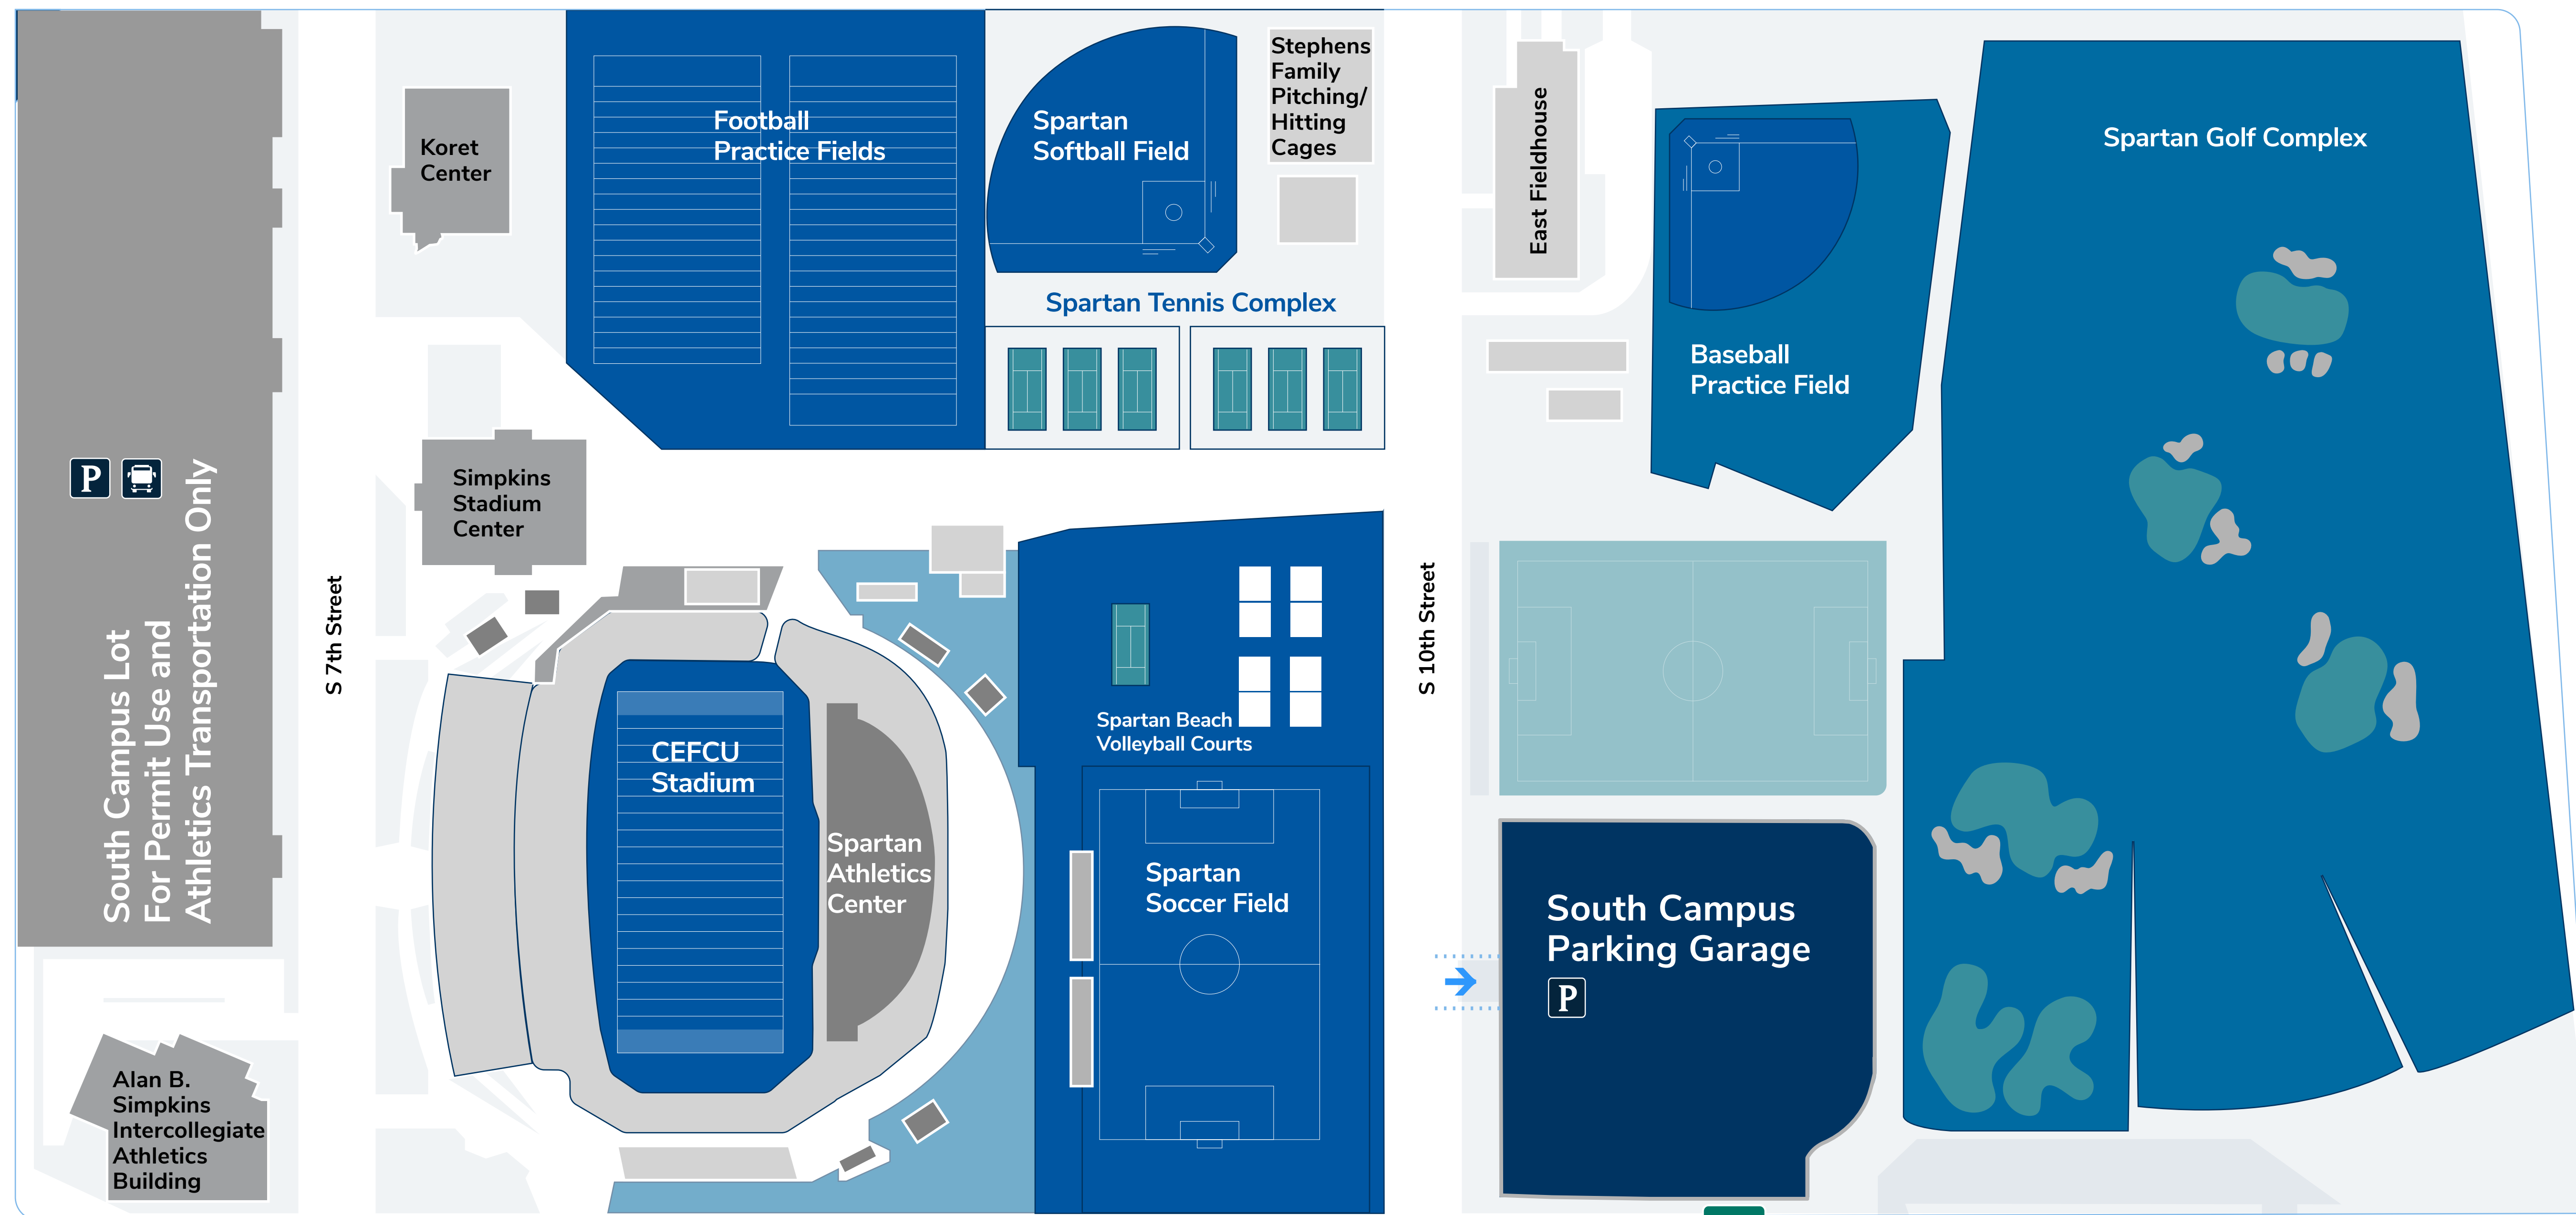

Interstate 280

Distance to campus: 1.5 miles
Walking: 20 - 25 minutes
Bicycle or scooter: 15 minutes

4 blocks to Interstate 280

E Humboldt Street

Alma Avenue

Shuttle Bus Stop
7am-6pm M-TH

10 Minute Frequent Shuttle To and From Duncan Hall (San Salvador and S 4th Street)