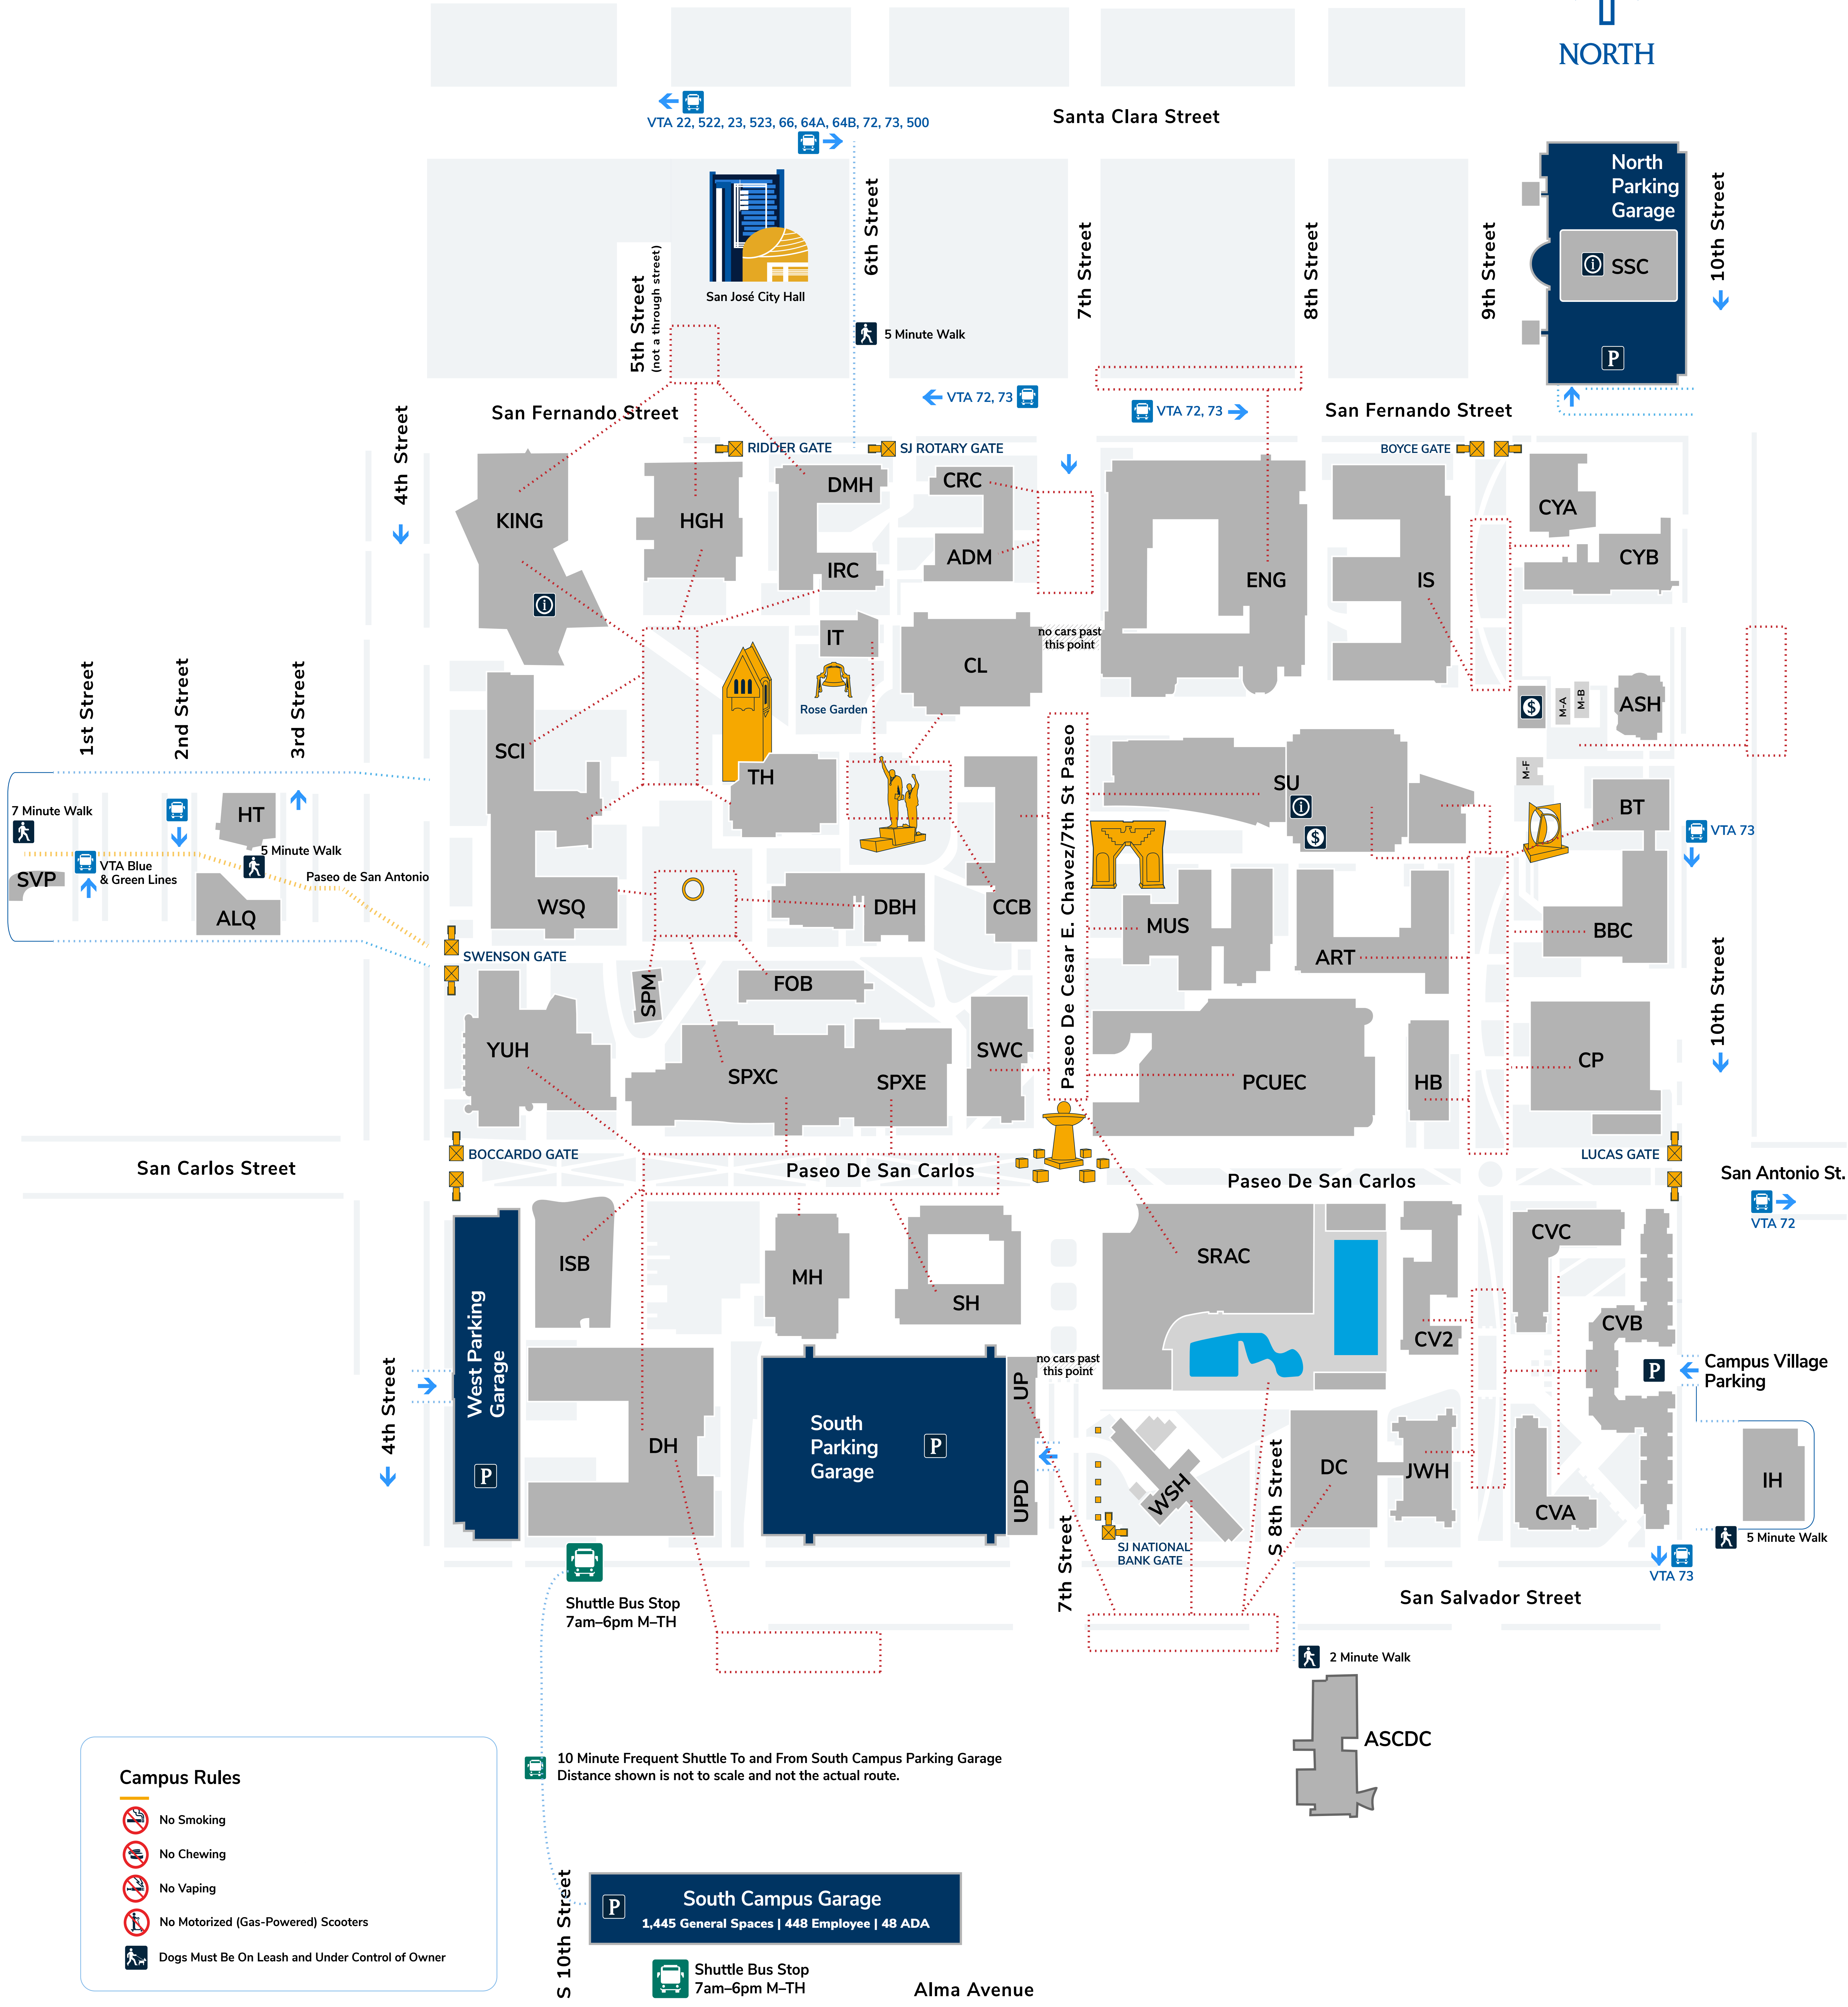

**Legend**

- Accessible Parking: DMV Placard
- Accessible Parking: University Permit
- Bicycle Enclosure
- Public E-Scooter Parking (Lime, Bird)
- Accessible Entrance
- Controlled Access
- VTA (public transit)
- Bay Wheels (bike share)
- Skateboard Locks
- Information
- Food & Drinks
- Parking Facility
- South Campus Shuttle
- Elevator
- Traffic Flow
- ATM
- Blue Light Phone

The Main Campus is not accessible to cars. Park at designated parking facilities. Campus parking often fills to capacity. All students, faculty, staff and visitors are encouraged to park at the South Campus Garage and take the free, frequent shuttle.

**Campus Rules**

- No Smoking
- No Chewing
- No Vaping
- No Motorized (Gas-Powered) Scooters
- Dogs Must Be On Leash and Under Control of Owner

10 Minute Frequent Shuttle To and From South Campus Parking Garage  
Distance shown is not to scale and not the actual route.