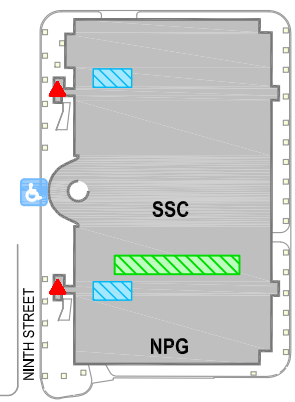

LEGEND

-  Elevator
-  Wheelchair Accessible Electronic Door
-  Wheelchair Accessible Electronic Door Restricted Access (University Housing)
-  Park and Ride Shuttle
-  Accessible Parking DMV Placard
-  Accessible Parking University Permit
-  20/30 Minutes Parking

A

B

B

C

D

Location Key

- B2 ADM Administration
- C3 ART Art
- B4 ASH Associated Students House
- B4 ATM Automated Bank Teller Facility
- C4 BBC Boccardo Business Classroom Building
- C4 BT Business Tower
- D4 CVA Campus Village A
- D4 CVB Campus Village B
- D4 CVC Campus Village C
- D4 CVG Campus Village Garage
- D4 CV2 Campus Village Phase 2
- C2 CCB Central Classroom Building
- C4 CP Central Plant
- B2 CL Clark Hall
- B2 CC Computer Center
- B4 CYA Corporation Yard Offices
- B4 CYB Corporation Yard Trades Building
- D3 DC Dining Commons
- B1 KING Dr. Martin Luther King, Jr. Library
- B2 DMH Dudley Moorhead Hall
- D1 DH Duncan Hall
- C2 DBH Dwight Bentel Hall
- B3 ENG Engineering
- C2 FOB Faculty Office Building
- C4 HB Health Building
- B1 HGH Hugh Gillis Hall
- B4 IS Industrial Studies
- B2 IRC Instructional Resource Center
- D1 ISB Interdisciplinary Science Building
- D4 JWH Joe West Hall
- D2 MH MacQuarrie Hall
- B4 M-A Modular A
- B4 M-B Modular B
- B4 M-F Modular F
- B2 MD Morris Dailey Auditorium
- C3 MUS Music
- A4 NPG North Parking Facility
- C3 PCUEC Provident Credit Union Event Center
- C1 SCI Science
- D2 SPG South Parking Facility
- C1 SPM Spartan Memorial
- C2 SPC SPX Central
- C2 SPE SPX East
- D3 SRAC Spartan Recreation and Aquatic Center
- A4 SSC Student Services Center
- B3 SU Student Union
- C2 SWC Student Wellness Center
- D2 SH Sweeney Hall
- B2 TH Tower Hall
- D2 UPD UPD Building
- D3 WSH Washburn Hall
- C1 WSQ Washington Square Hall
- D1 WPG West Parking Facility
- C1 YUH Yoshihiro Uchida Hall

MAIN CAMPUS