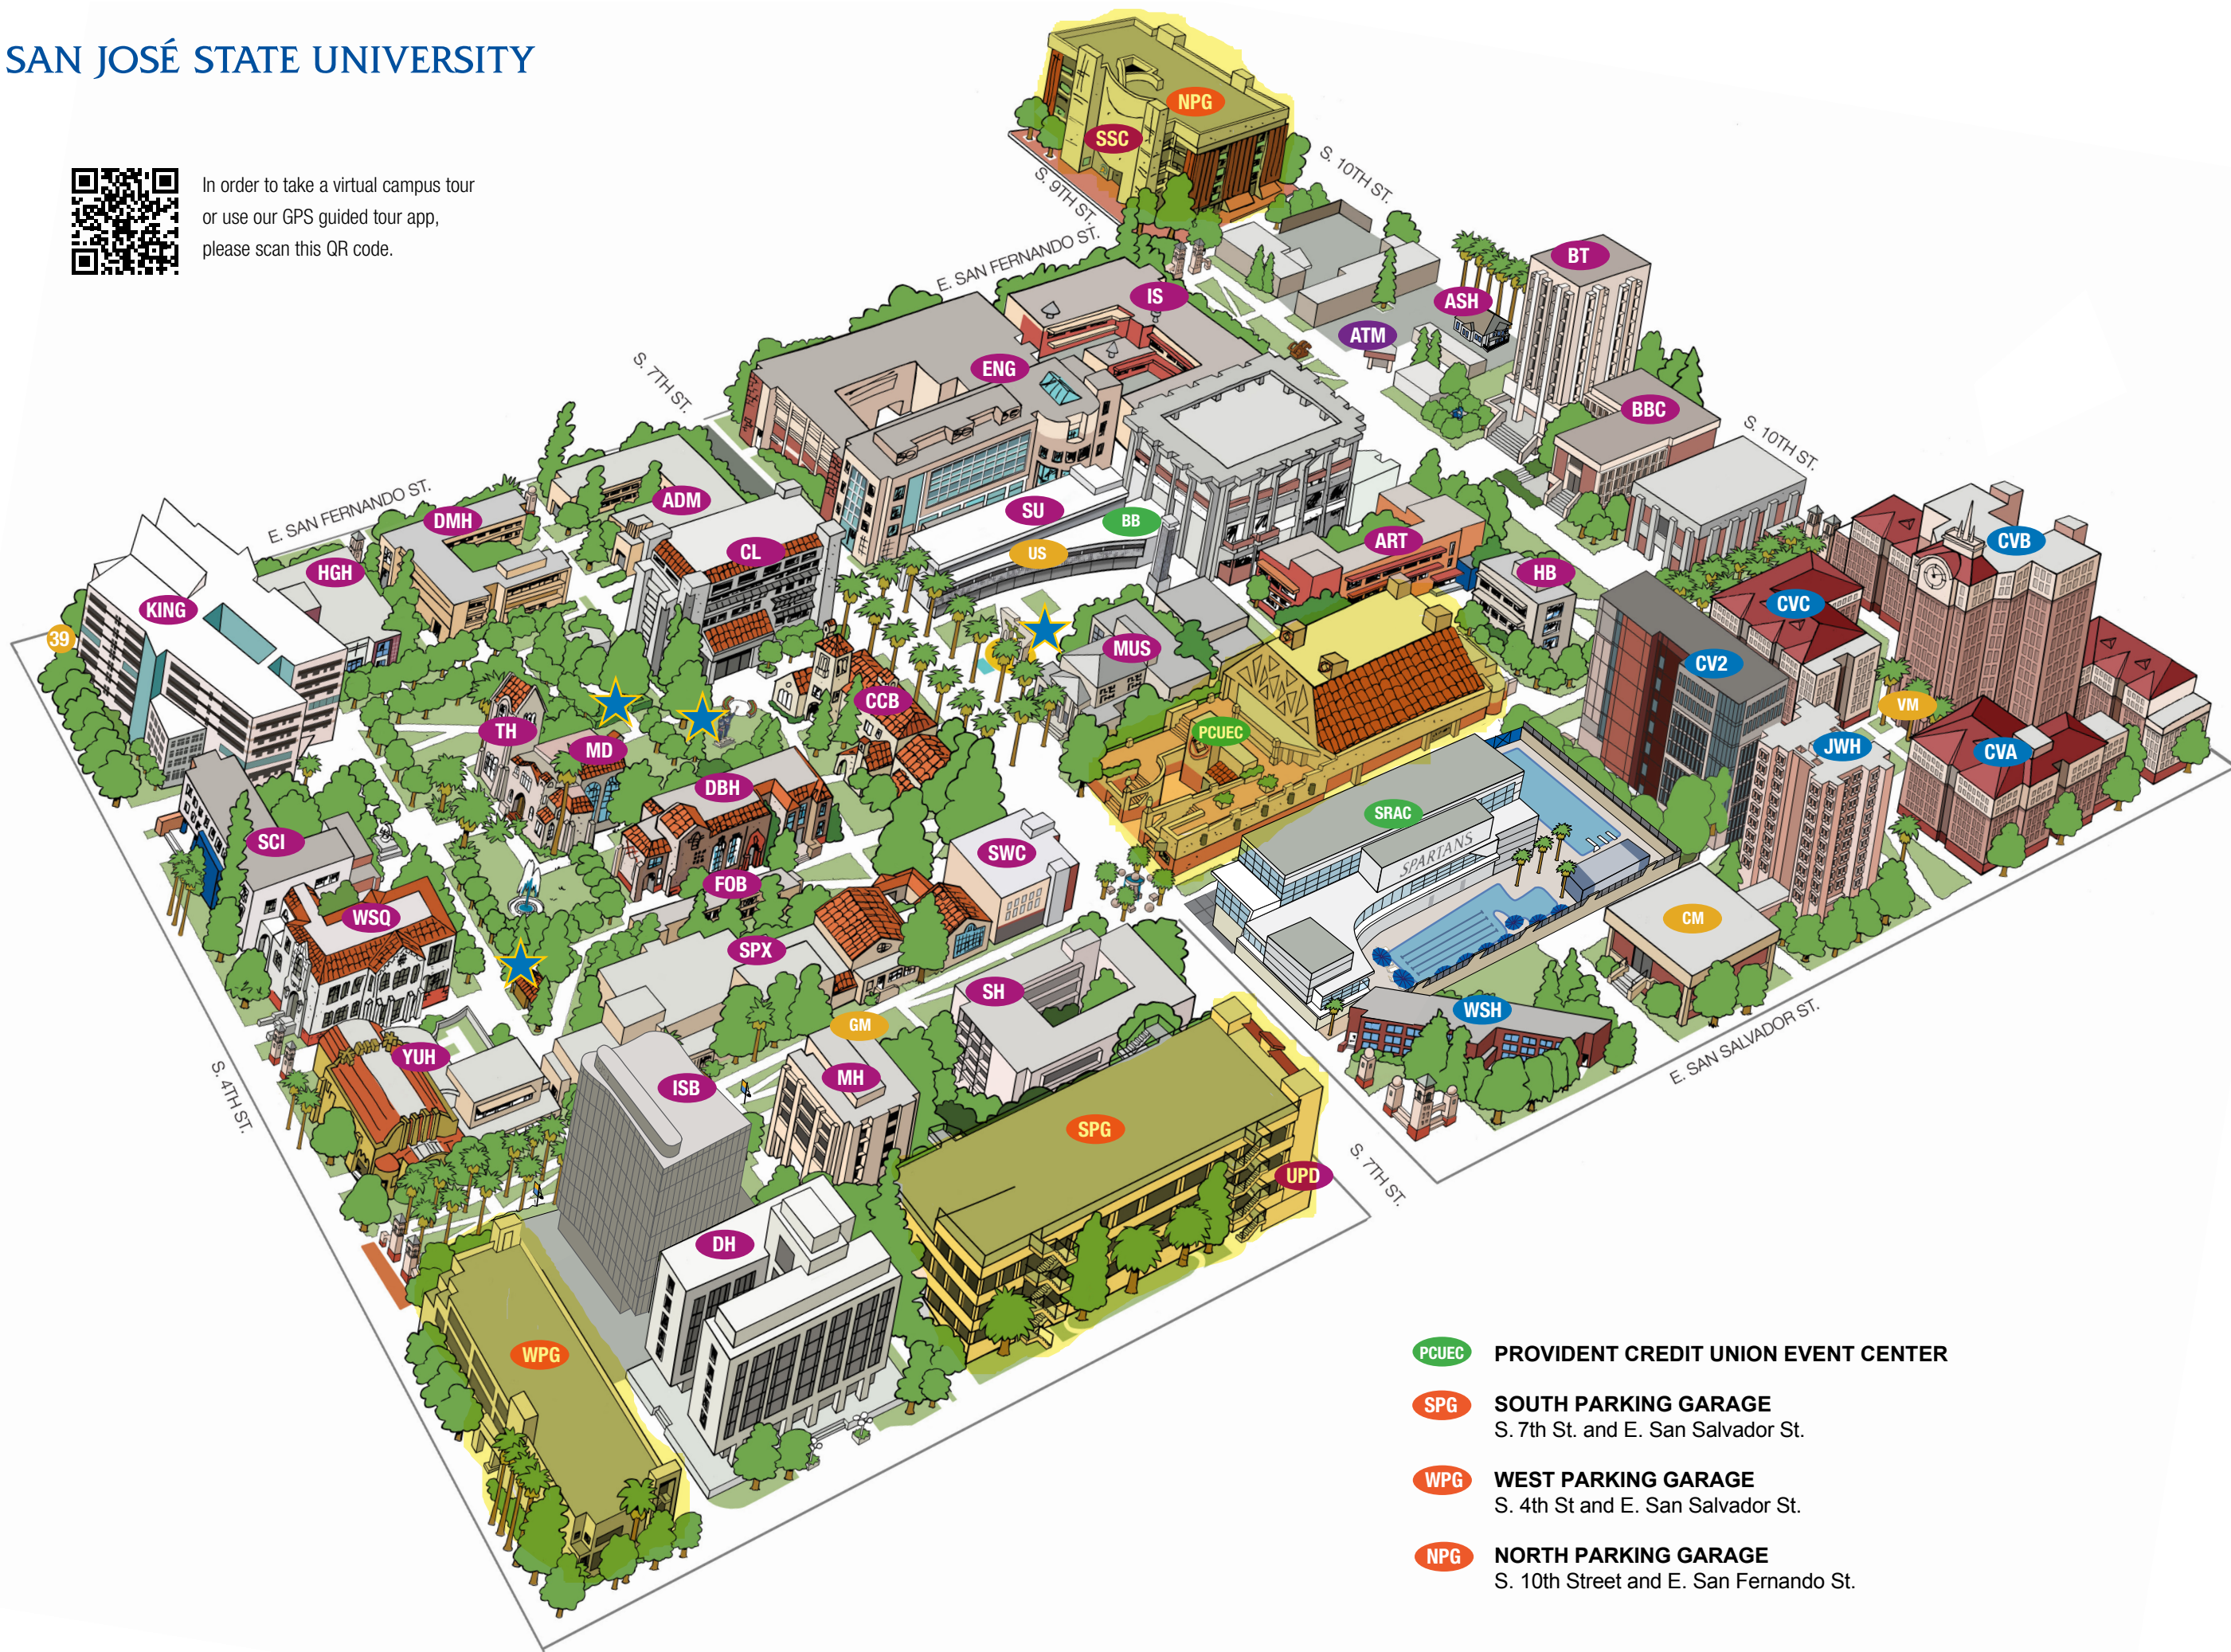

SAN JOSÉ STATE UNIVERSITY

In order to take a virtual campus tour or use our GPS guided tour app, please scan this QR code.

- PCUEC **PROVIDENT CREDIT UNION EVENT CENTER**
- SPG **SOUTH PARKING GARAGE**
S. 7th St. and E. San Salvador St.
- WPG **WEST PARKING GARAGE**
S. 4th St and E. San Salvador St.
- NPG **NORTH PARKING GARAGE**
S. 10th Street and E. San Fernando St.