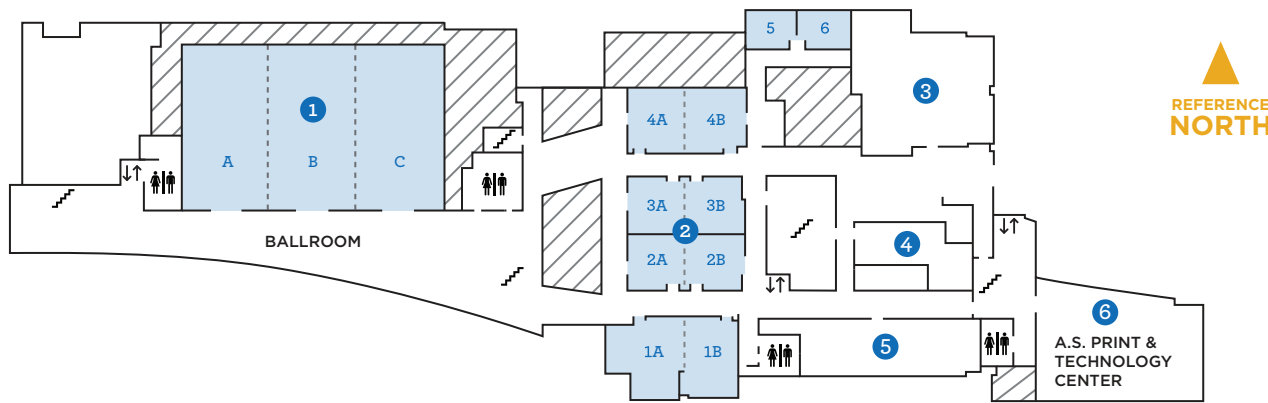

UPPER LEVEL

GROUND LEVEL

LOWER LEVEL

**MAP LEGEND**

- Restrooms
- Stairs
- Elevator
- Dining

UPPER LEVEL

1. Ballroom A, B, C
2. Meeting Rooms
3. Student Union Administration
4. Event Services
5. Associated Students Government
6. Associated Students Print and Technology Center

GROUND LEVEL

7. College of Professional and Global Education
8. Union Square Dining
9. Spartan Food Pantry
10. Information Center
11. Welcome Center
12. Chicanx/Latinx Student Success Center
13. Student Involvement
14. PRIDE Center
15. Gender Equity Center
16. Study Space
17. Black Leadership and Opportunity Center
18. César E. Chávez Community Action Center
19. Subway
20. Vacant Space
21. Veterans Resource Center
22. Spartan Bookstore
23. MOSAIC Cross-Cultural Center
24. IDEA Lab
25. Associated Students Transportation Solutions
26. Associated Students General Services Center

LOWER LEVEL

27. Bowling Center and Billiards Room
28. Starbucks
29. Starbucks Lounge
30. Student Union Theater