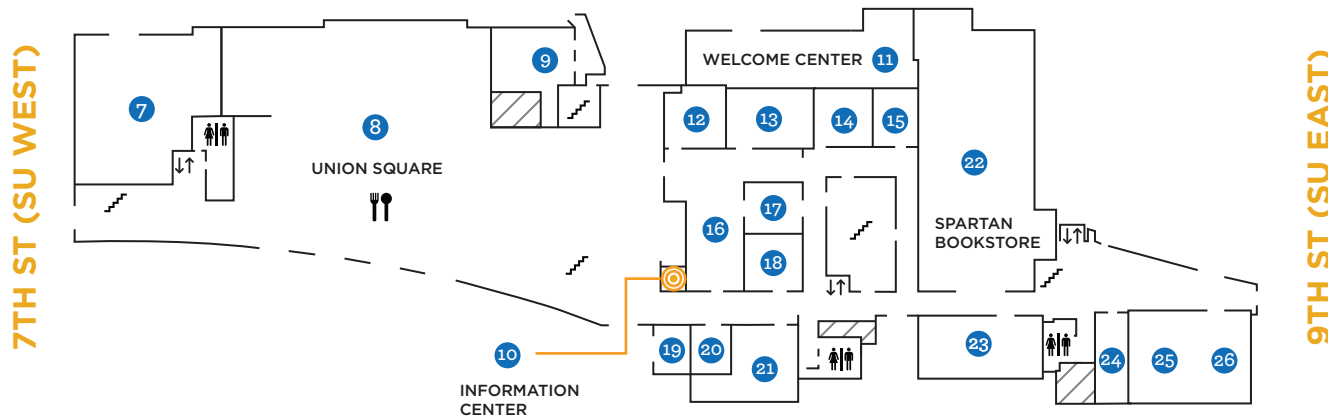

UPPER LEVEL

GROUND LEVEL

LOWER LEVEL

**MAP LEGEND**

- Restrooms
- Stairs
- Elevator
- Dining

UPPER LEVEL

1. Ballroom A, B, C
2. Meeting Rooms
3. Student Union Administration
4. Event Services
5. Associated Students Government
6. Associated Students Print and Technology Center

GROUND LEVEL

7. College of Professional and Global Education
8. Union Square Dining
9. Spartan Food Pantry
10. Information Center
11. Welcome Center
12. Chicanx/Latinx Student Success Center
13. Student Involvement
14. PRIDE Center
15. Gender Equity Center
16. Study Space
17. Black Leadership and Opportunity Center
18. César E. Chávez Community Action Center
19. Subway
20. Vacant Space
21. Veterans Resource Center
22. Spartan Bookstore
23. MOSAIC Cross-Cultural Center
24. IDEA Lab
25. Associated Students Transportation Solutions
26. Associated Students General Services Center

LOWER LEVEL

27. Bowling Center and Billiards Room
28. Starbucks
29. Starbucks Lounge
30. Student Union Theater