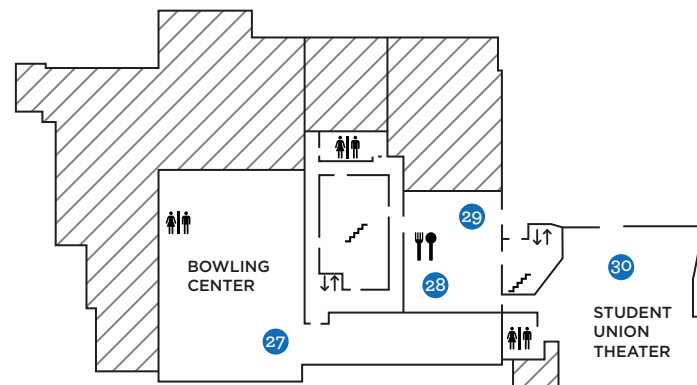

UPPER LEVEL

GROUND LEVEL

LOWER LEVEL

**MAP LEGEND**

- Restrooms
- Stairs
- Elevator
- Dining

UPPER LEVEL

1. Ballroom A, B, C
2. Meeting Rooms
3. Student Union Administration
4. Event Services
5. Associated Students Government
6. Associated Students Print and Technology Center

GROUND LEVEL

7. College of Professional and Global Education
8. Union Square Dining
9. Spartan Food Pantry
10. Information Center
11. Welcome Center
12. Chicanx/Latinx Student Success Center
13. Student Involvement
14. PRIDE Center
15. Gender Equity Center
16. Study Space
17. Black Leadership and Opportunity Center
18. César E. Chávez Community Action Center
19. Subway
20. Vacant Space
21. Veterans Resource Center
22. Spartan Bookstore
23. MOSAIC Cross-Cultural Center
24. IDEA Lab
25. Associated Students Transportation Solutions
26. Associated Students General Services Center

LOWER LEVEL

27. Bowling Center and Billiards Room
28. Starbucks
29. Starbucks Lounge
30. Student Union Theater